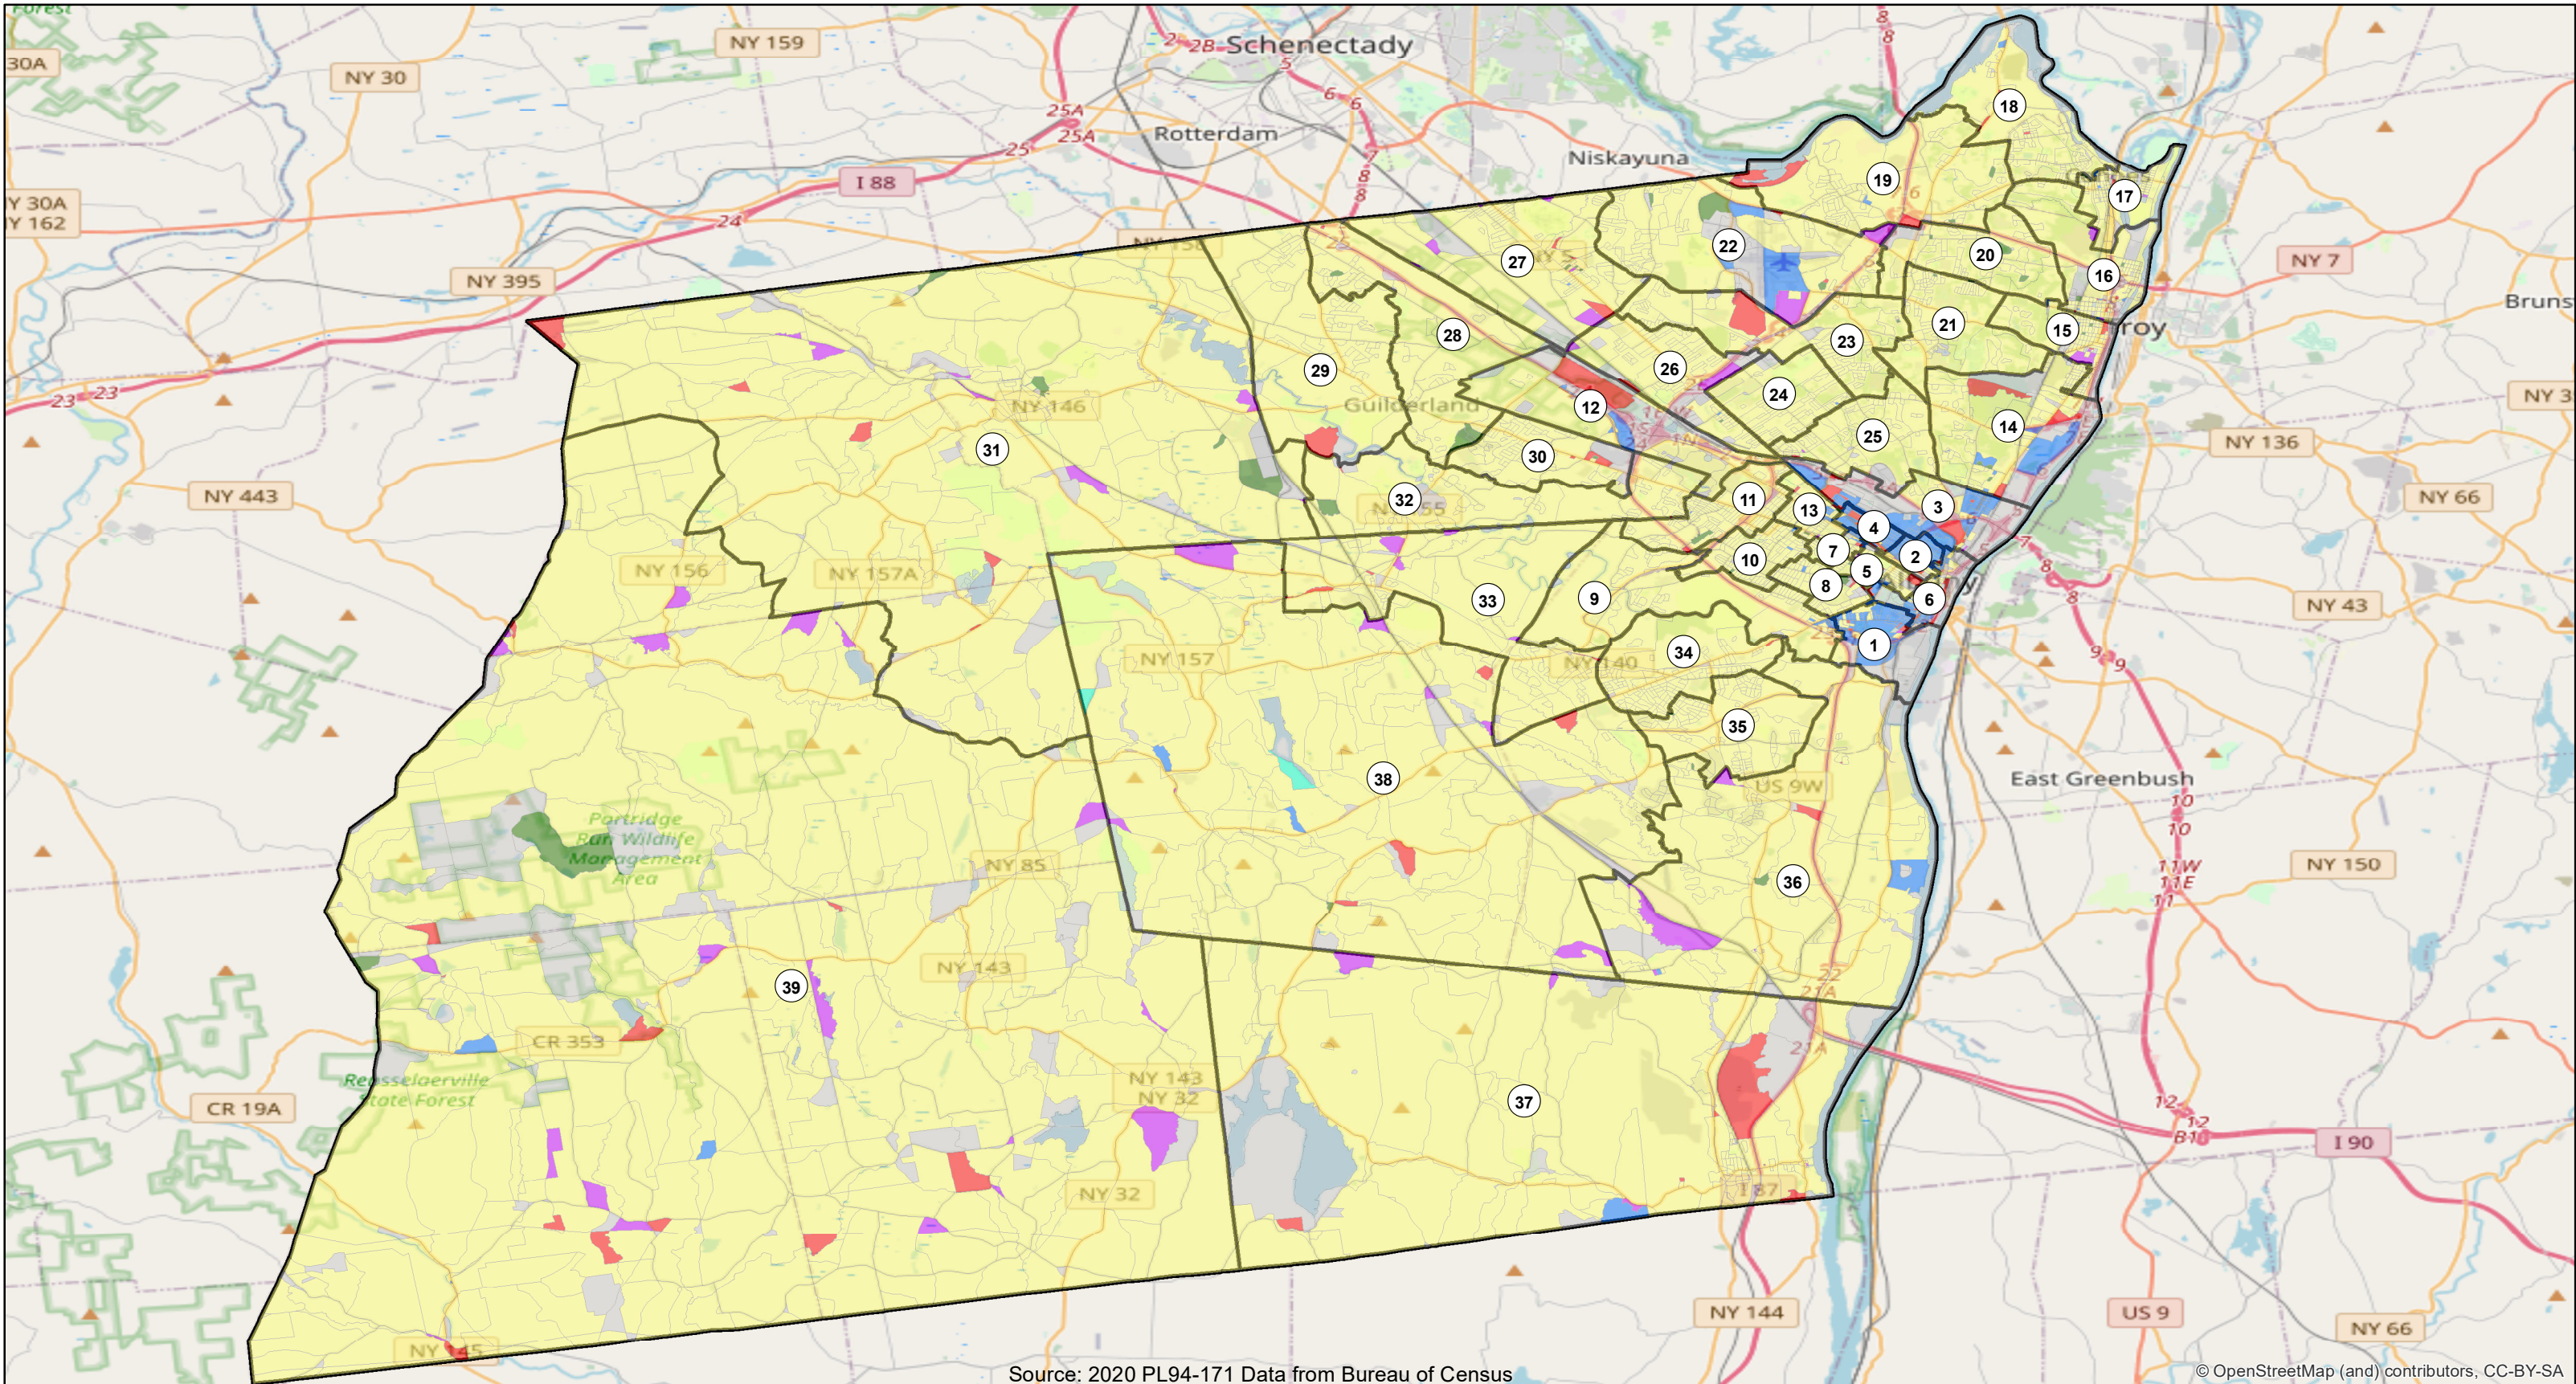

Albany County - Redistricting 2022 - Majority Population by Block

Source: 2020 PL94-171 Data from Bureau of Census

© OpenStreetMap (and) contributors, CC-BY-SA

Legend

■ HISP	■ NHAIAN	■ NHOTHER	 Albany County Legislative Districts
■ NHWHT	■ NHASIAN	■ NHP2MRCE	
■ NHBLK	■ NHHOPI	■ <None>	