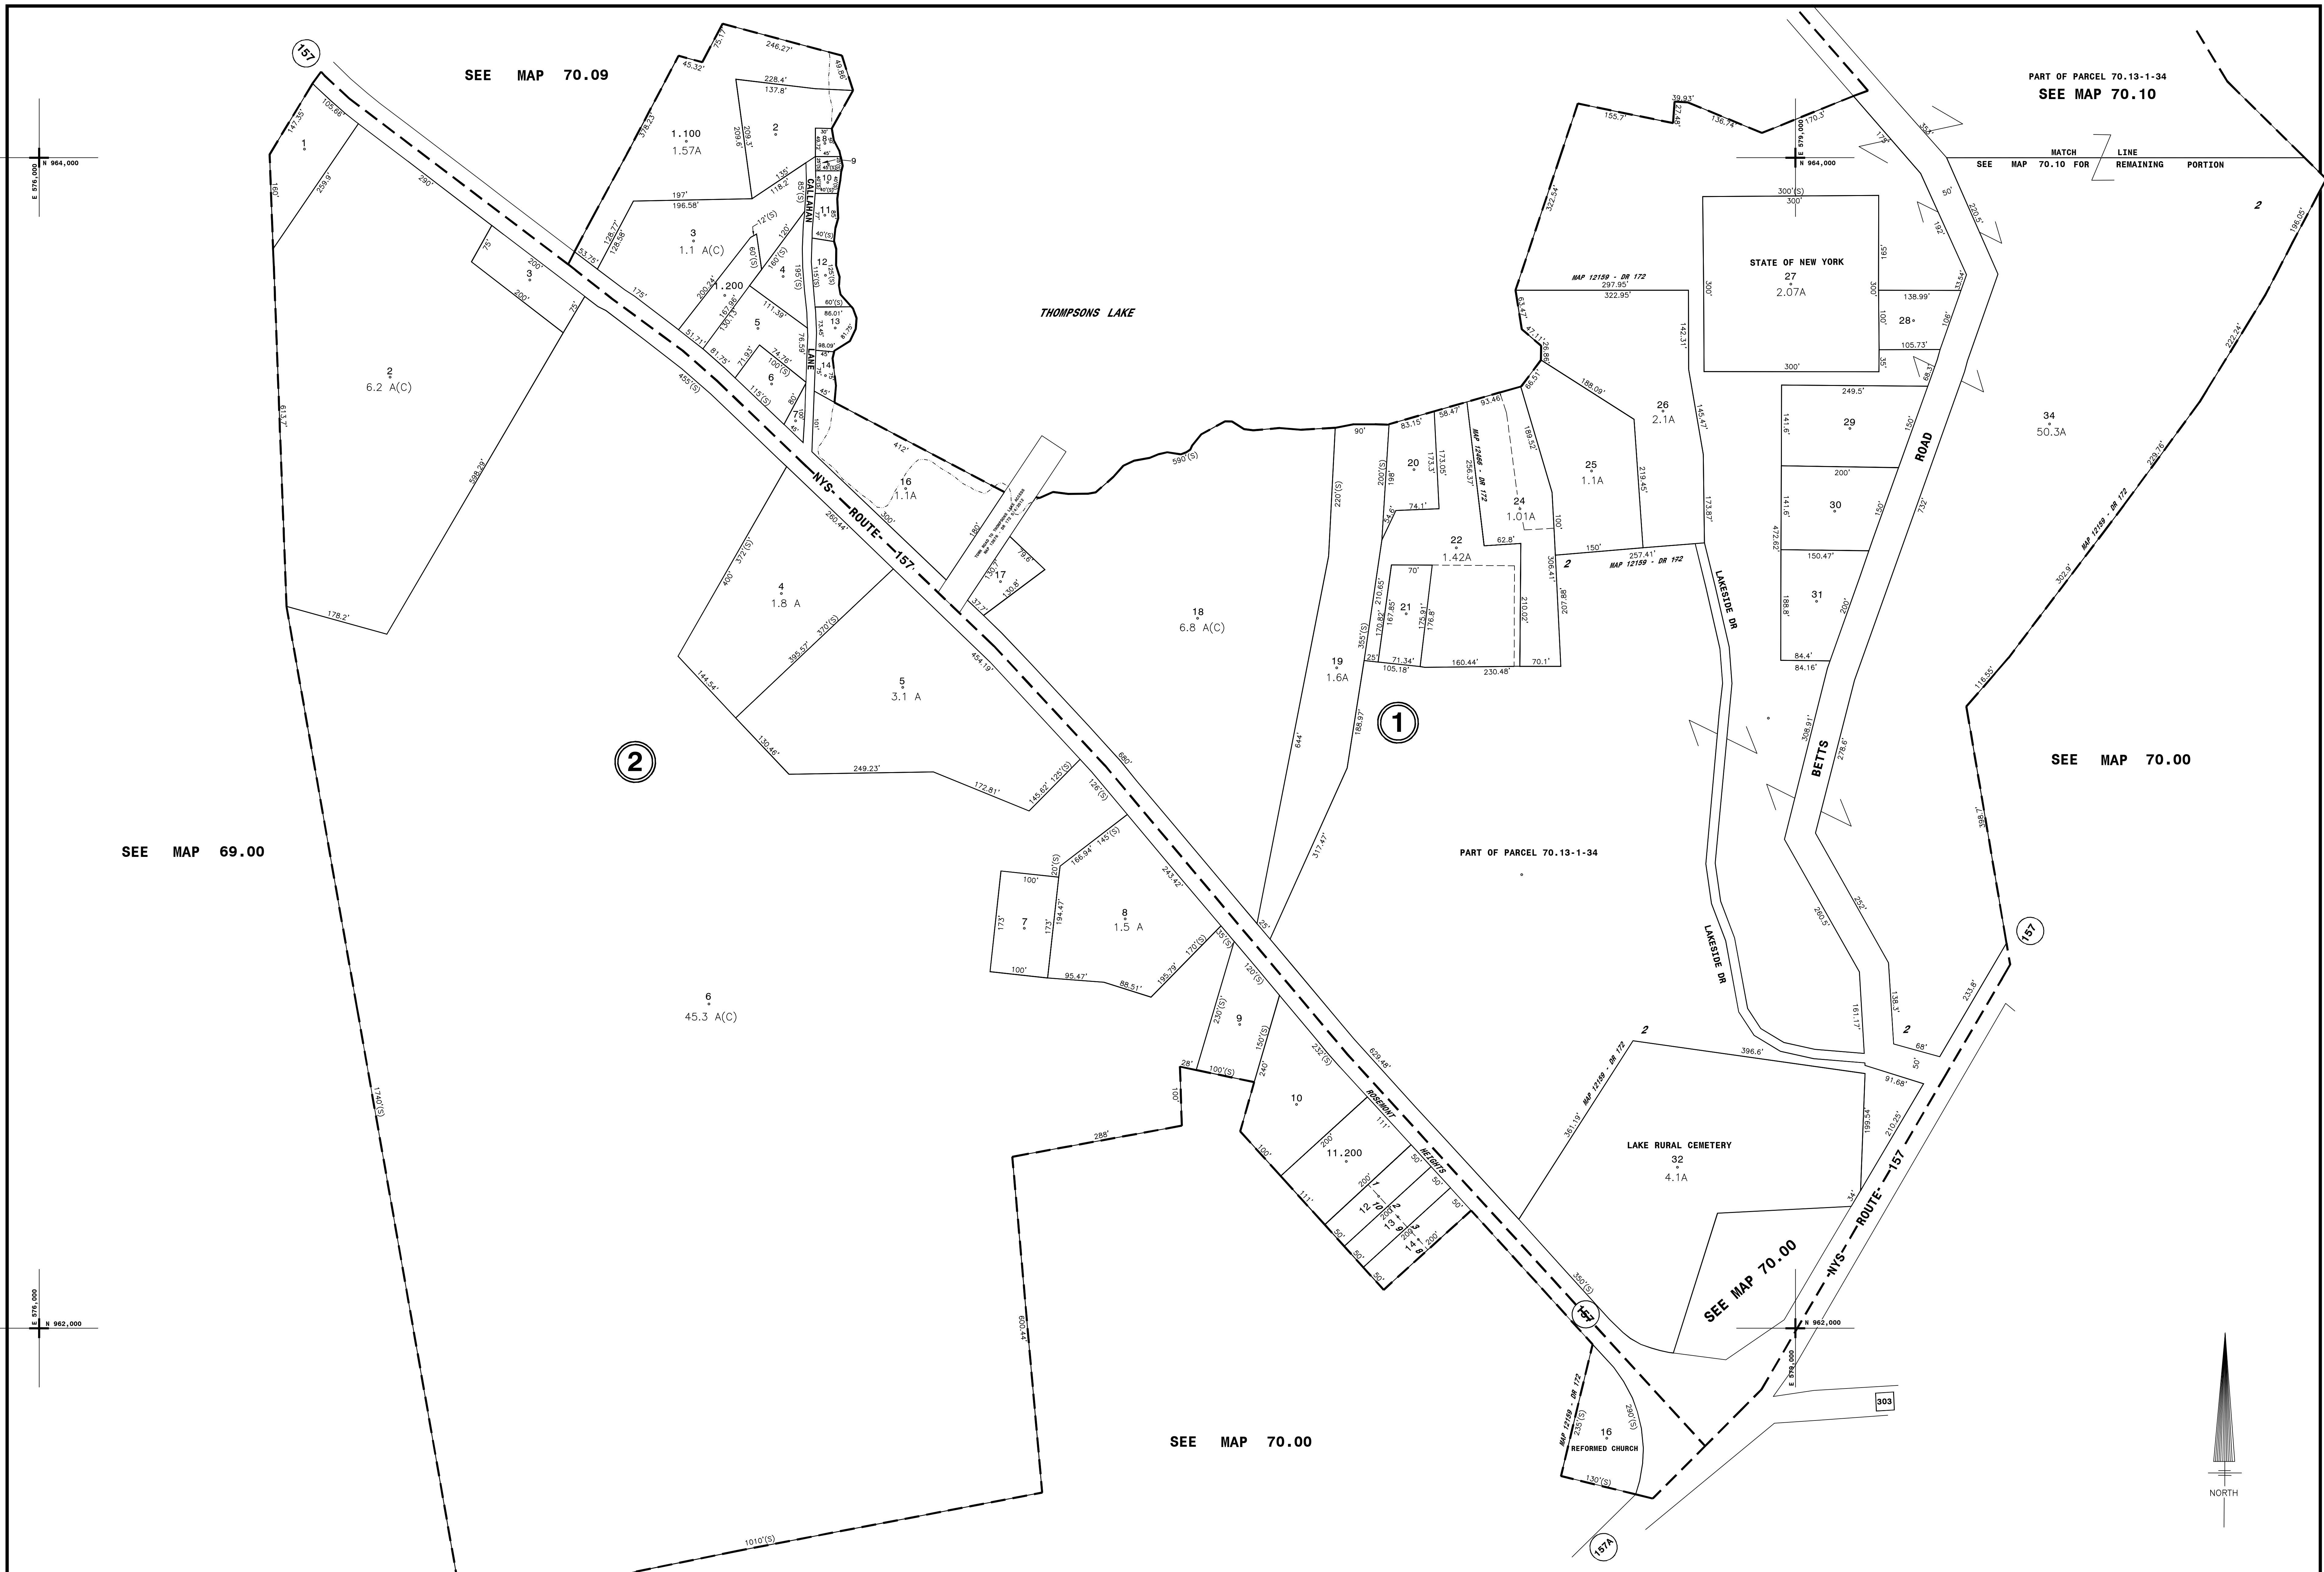

NYS IMAGERY 6/2/2008

THIS MAP PREPARED FOR ASSESSMENT PURPOSES ONLY AND NOT TO BE USED FOR THE CONVEYANCE OF PROPERTY

PREPARED BY SMITH & MAHONEY, ENGINEERS & SURVEYORS ALBANY, NEW YORK REAL PROPERTY TAX SERVICE AGENCY ALBANY COUNTY, NEW YORK

DIGITAL CONVERSION BY: THE SANBORN MAP COMPANY INC. PELHAM, NEW YORK

REVISION TABLE with columns for DATE, BY, CHANGES OR ADDITIONS

SPECIAL DISTRICTS table with columns for TYPE, SYMBOL, DISTRICT NAME

LEGEND table with columns for PROPERTY LINE, CITY LINE, VILLAGE LINE, etc.

LEGEND table with columns for TAX DISTRICT LINE, FIRE DISTRICT LINE, etc.

Table with columns for GREAT LOT NO., CALCULATED ACRES, DEED ACRES, etc.

TAX MAP OF BERNE ALBANY COUNTY, NEW YORK. Includes title, county name, sheet index, and scale information.