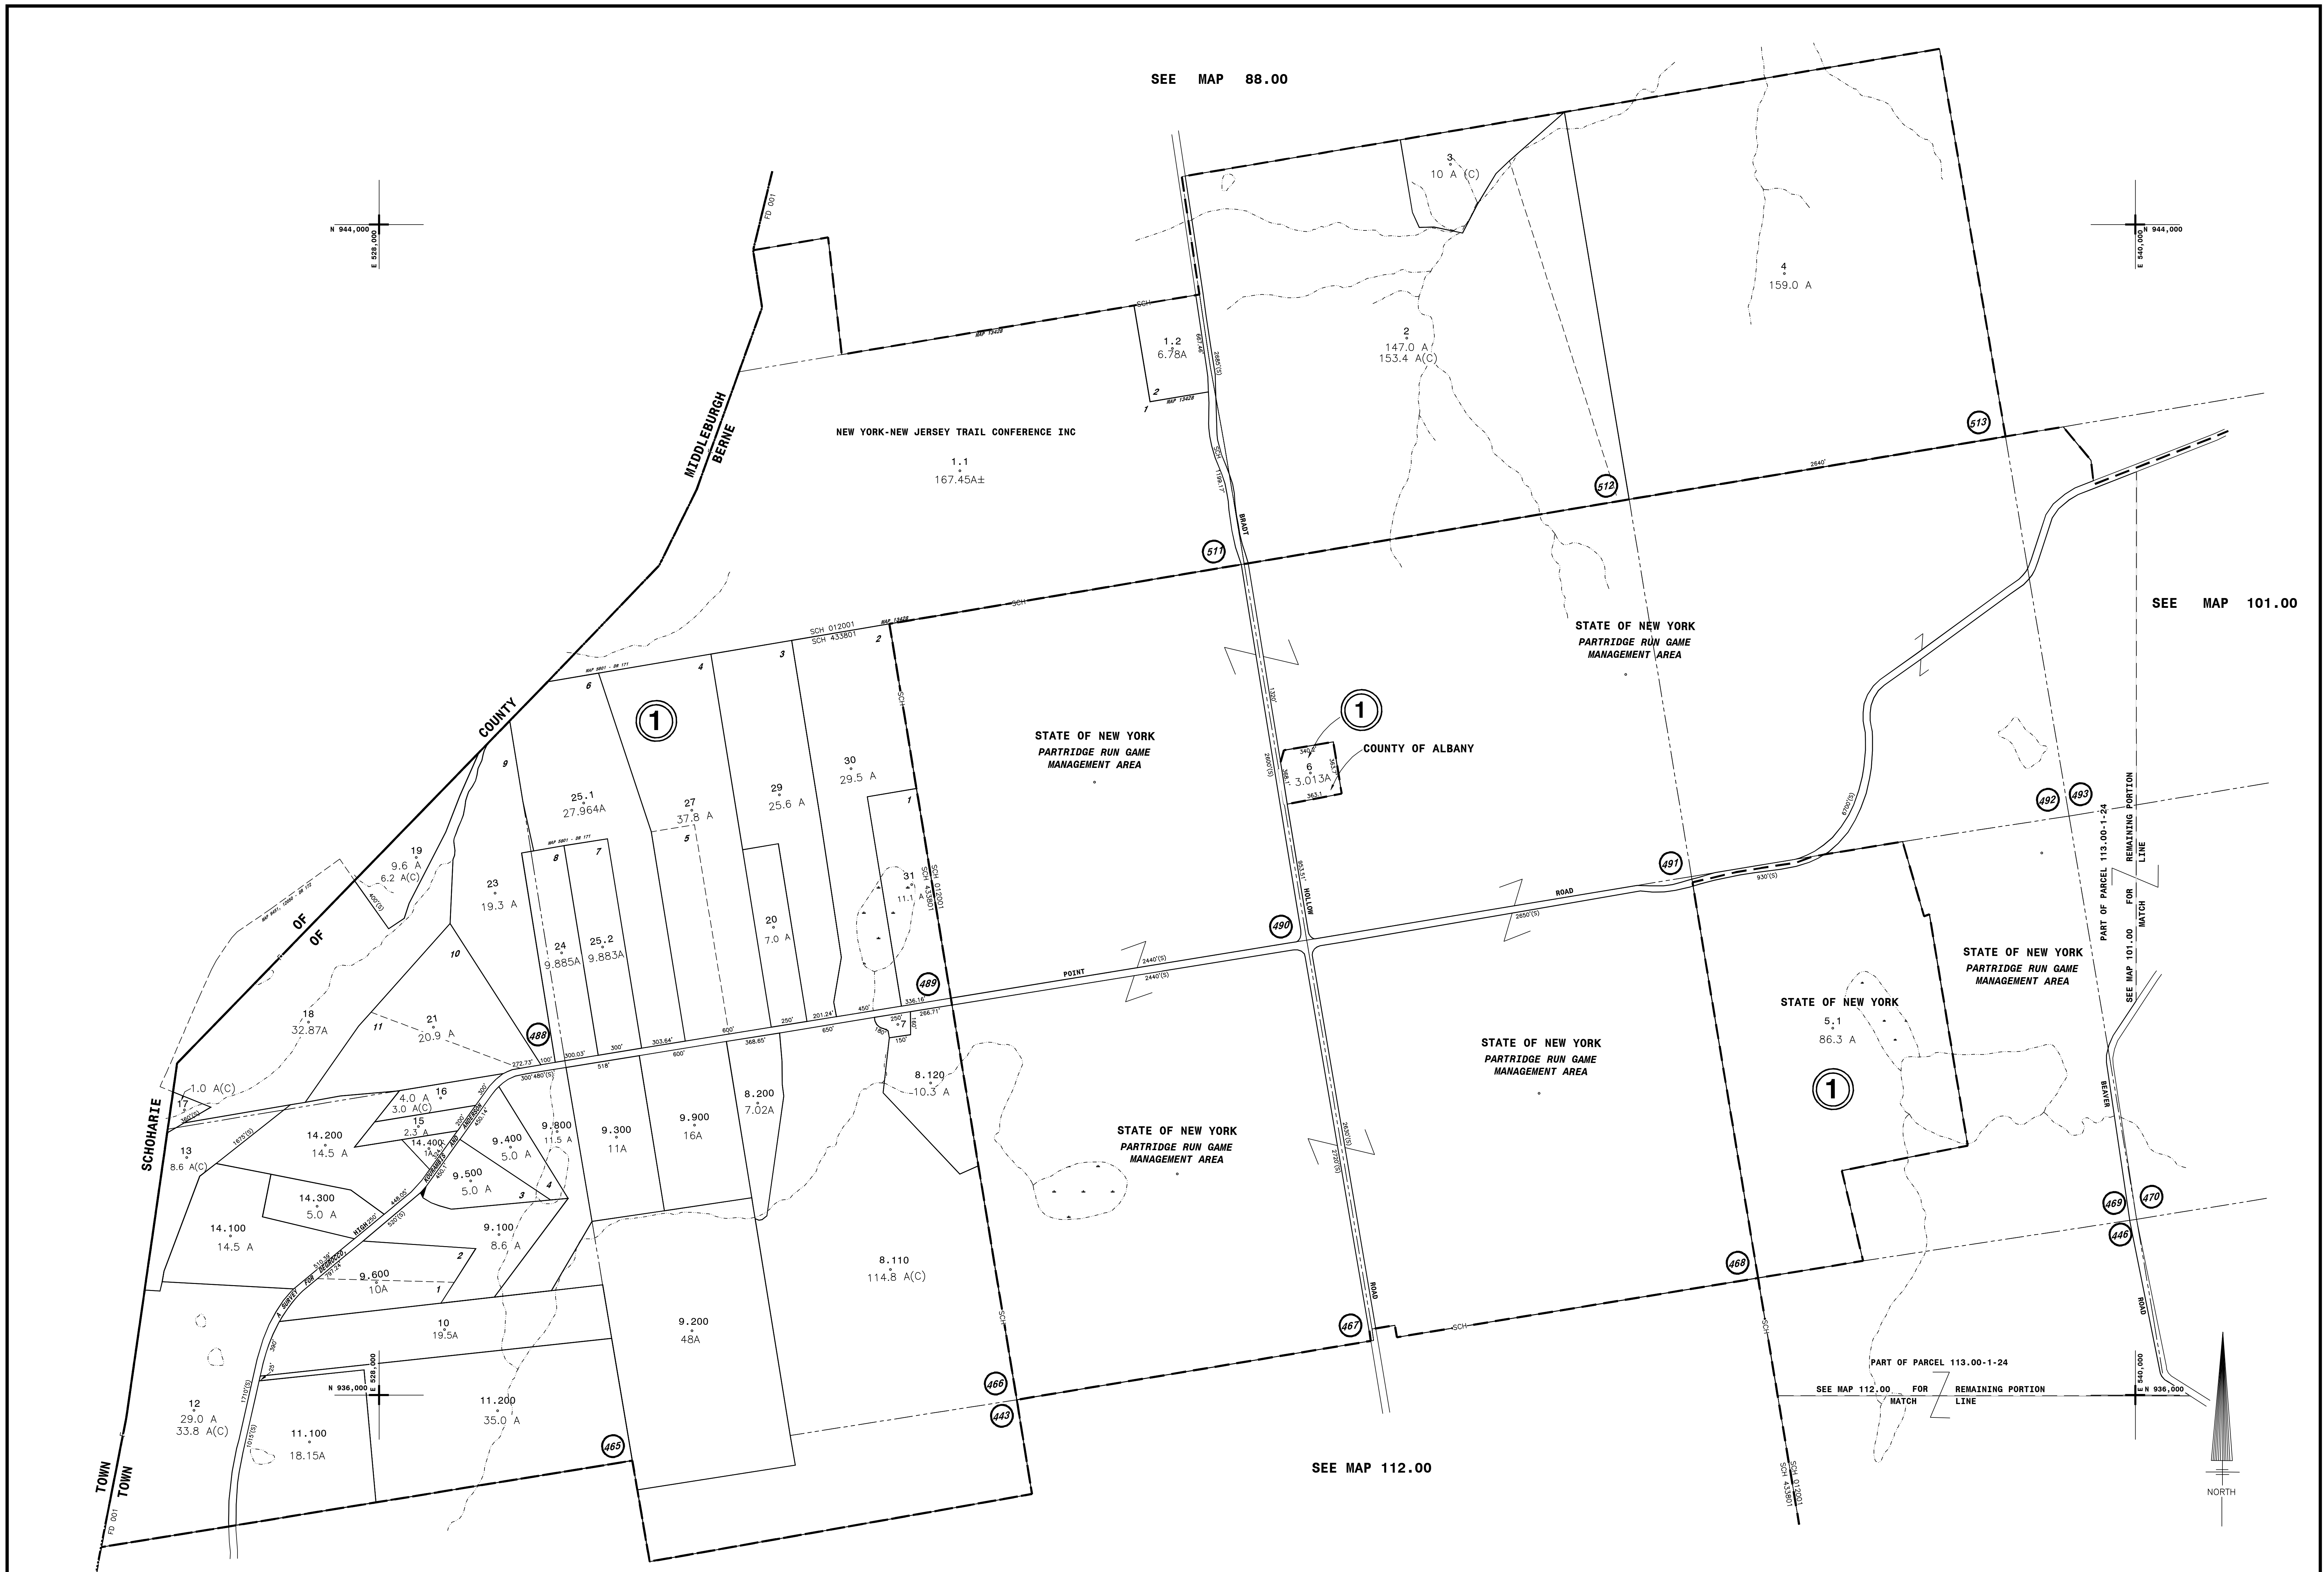

NYS IMAGERY 5701360, 1364

THIS MAP PREPARED FOR ASSESSMENT PURPOSES ONLY AND NOT TO BE USED FOR THE CONVEYANCE OF PROPERTY

PREPARED BY SMITH & MAHONEY, ENGINEERS & SURVEYORS ALBANY, NEW YORK REAL PROPERTY TAX SERVICE AGENCY ALBANY COUNTY, NEW YORK

DIGITAL CONVERSION BY: THE SANBORN MAP COMPANY INC. PELHAM, NEW YORK

REVISION TABLE with columns for DATE, BY, CHANGES OR ADDITIONS

SPECIAL DISTRICTS table with columns for TYPE, SYMBOL, DISTRICT NAME

LEGEND table with columns for DISTRICT LINE, DISTRICT NAME, DISTRICT NUMBER

Table with columns for GREAT LOT NO., CALCULATED ACRES, DEED ACRES, SCALED DIMENSION, DEED DIMENSION, VISUAL CENTER OF PARCEL

TAX MAP 100.00 TOWN OF BERNE ALBANY COUNTY, NEW YORK SHEET INDEX