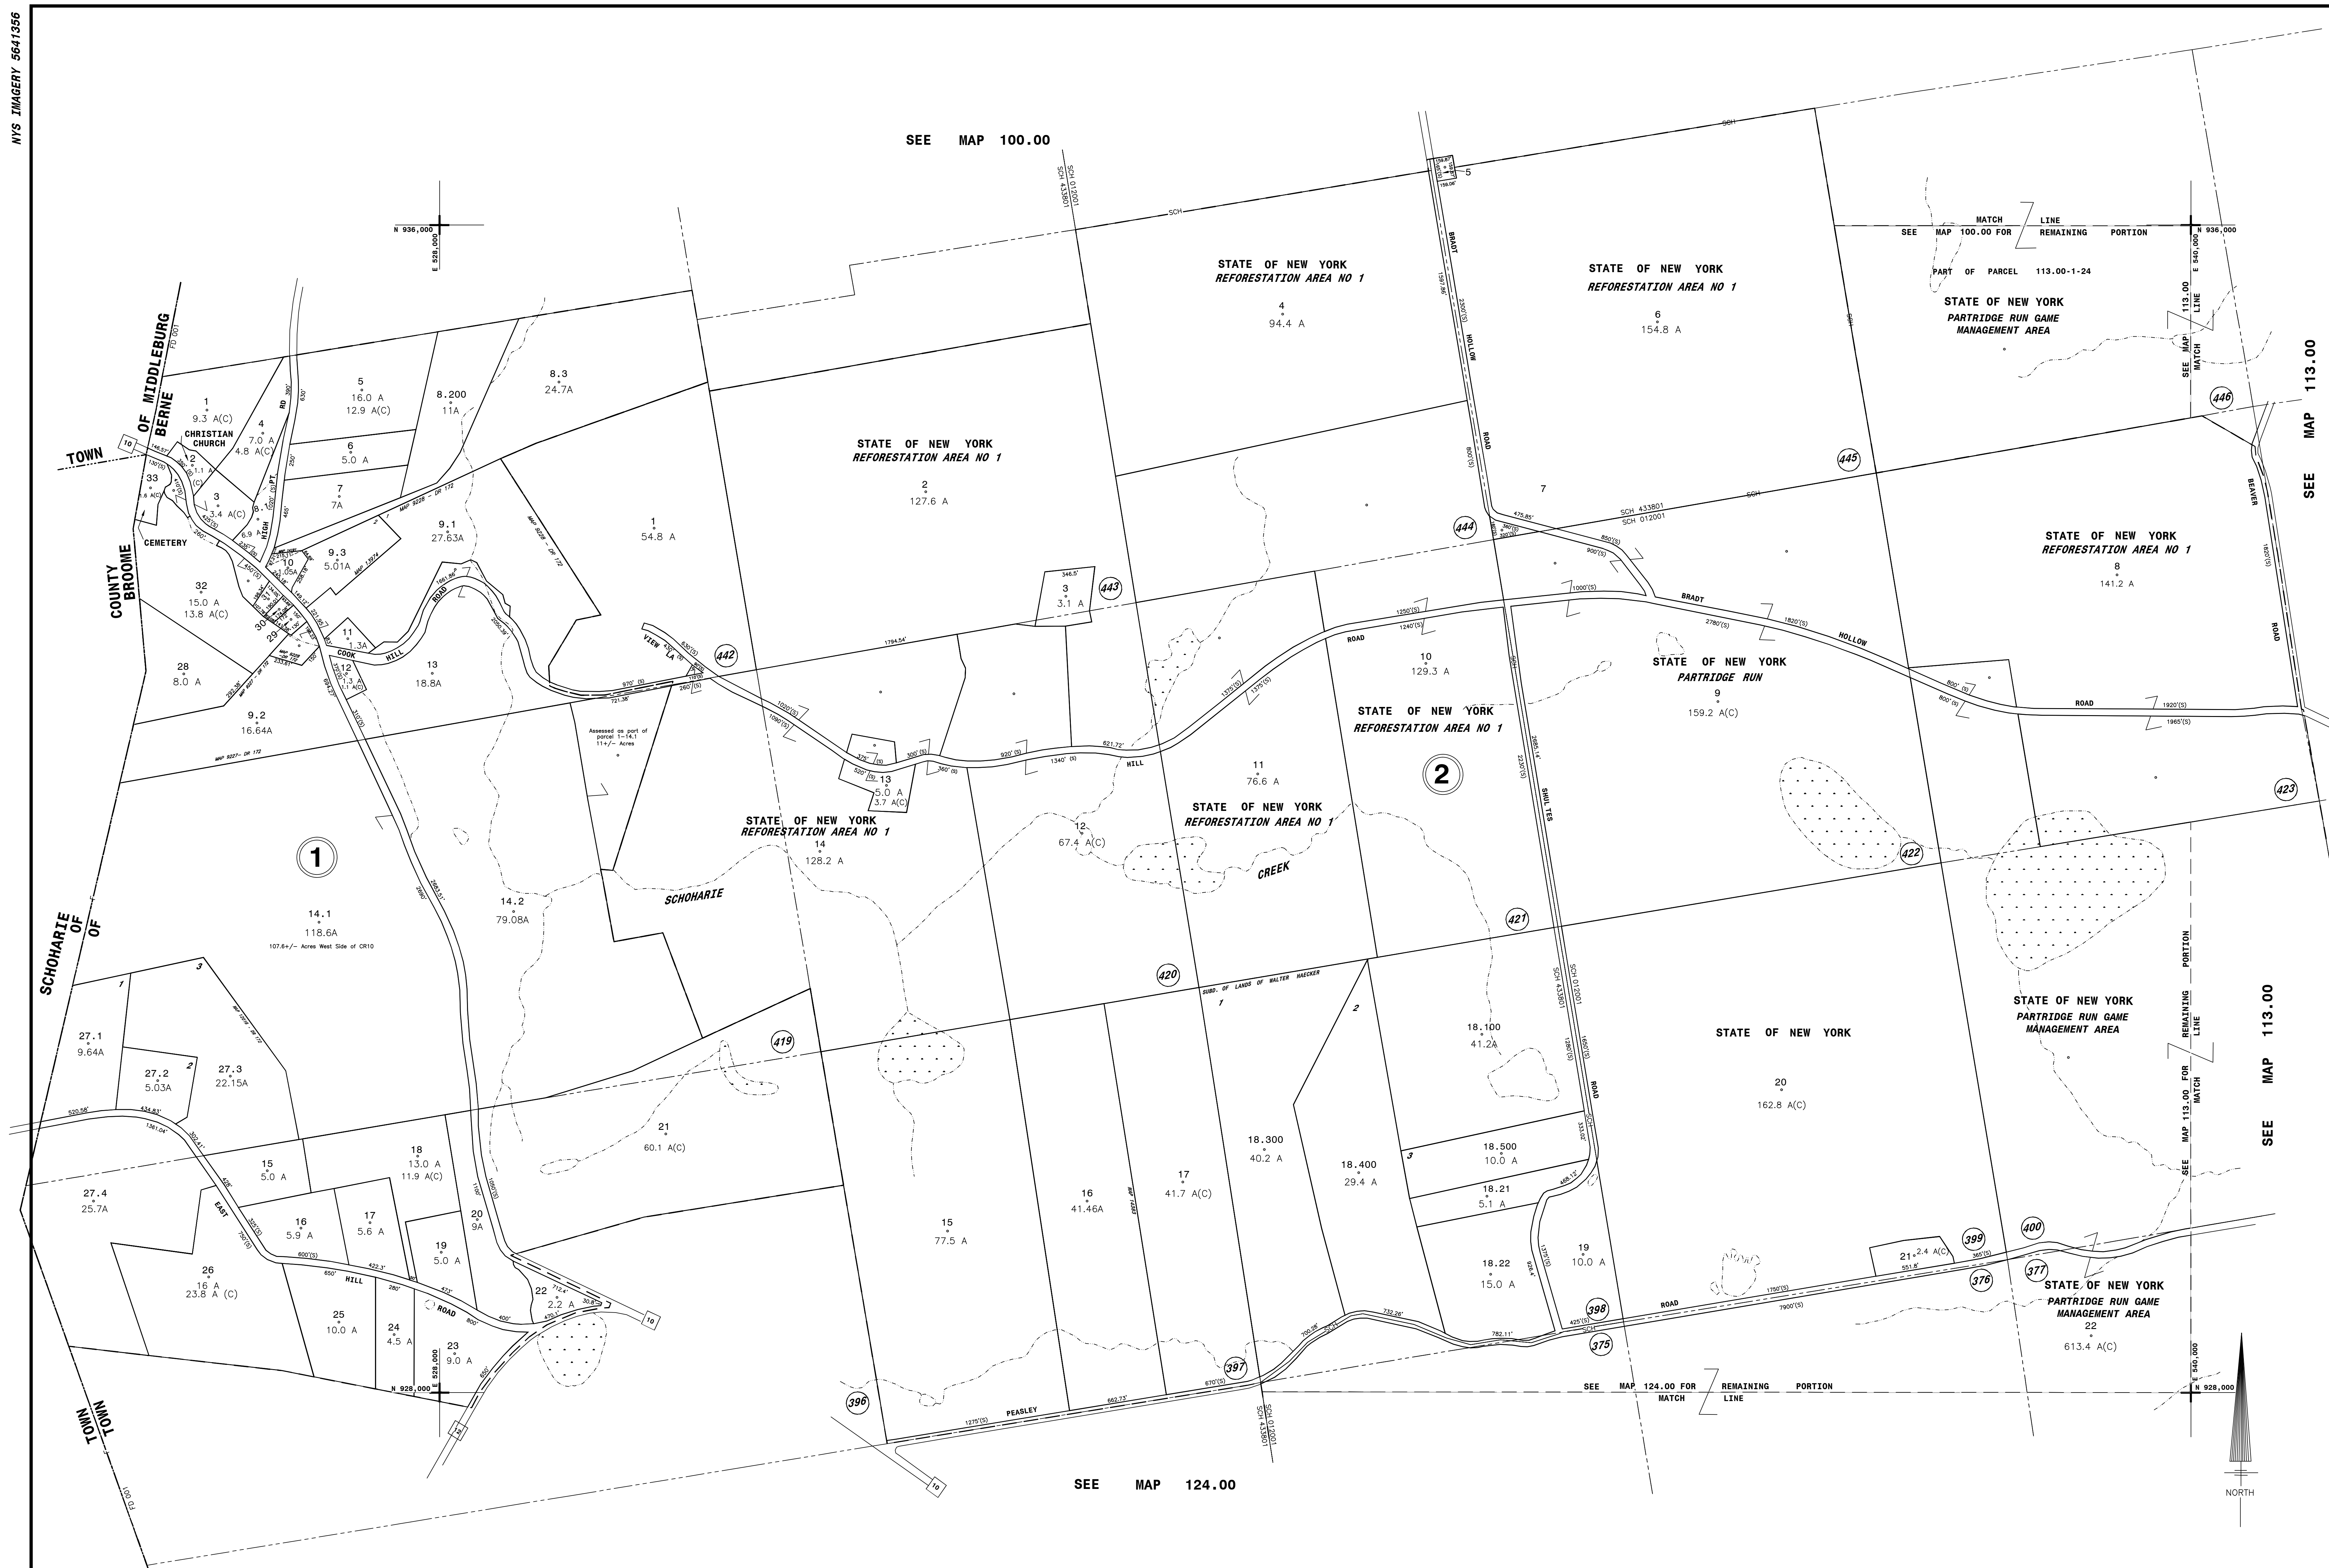

NYS IMAGERY 5641356

THIS MAP PREPARED FOR ASSESSMENT PURPOSES ONLY AND NOT TO BE USED FOR THE CONVEYANCE OF PROPERTY

PREPARED BY SMITH & MAHONEY, ENGINEERS & SURVEYORS ALBANY, NEW YORK REAL PROPERTY TAX SERVICE AGENCY ALBANY COUNTY, NEW YORK

DIGITAL CONVERSION BY: THE SANBORN MAP COMPANY INC. PELHAM, NEW YORK

REVISION TABLE with columns for DATE, BY, CHANGES OR ADDITIONS

SPECIAL DISTRICTS table with columns for TYPE, SYMBOL, DISTRICT NAME

LEGEND table with columns for DISTRICT LINE, DISTRICT NAME, DISTRICT NUMBER

Table with columns for GREAT LOT NO., CALCULATED ACRES, DEED ACRES

TAX MAP BERNE ALBANY COUNTY, NEW YORK 112.00. Includes scale bar and north arrow.