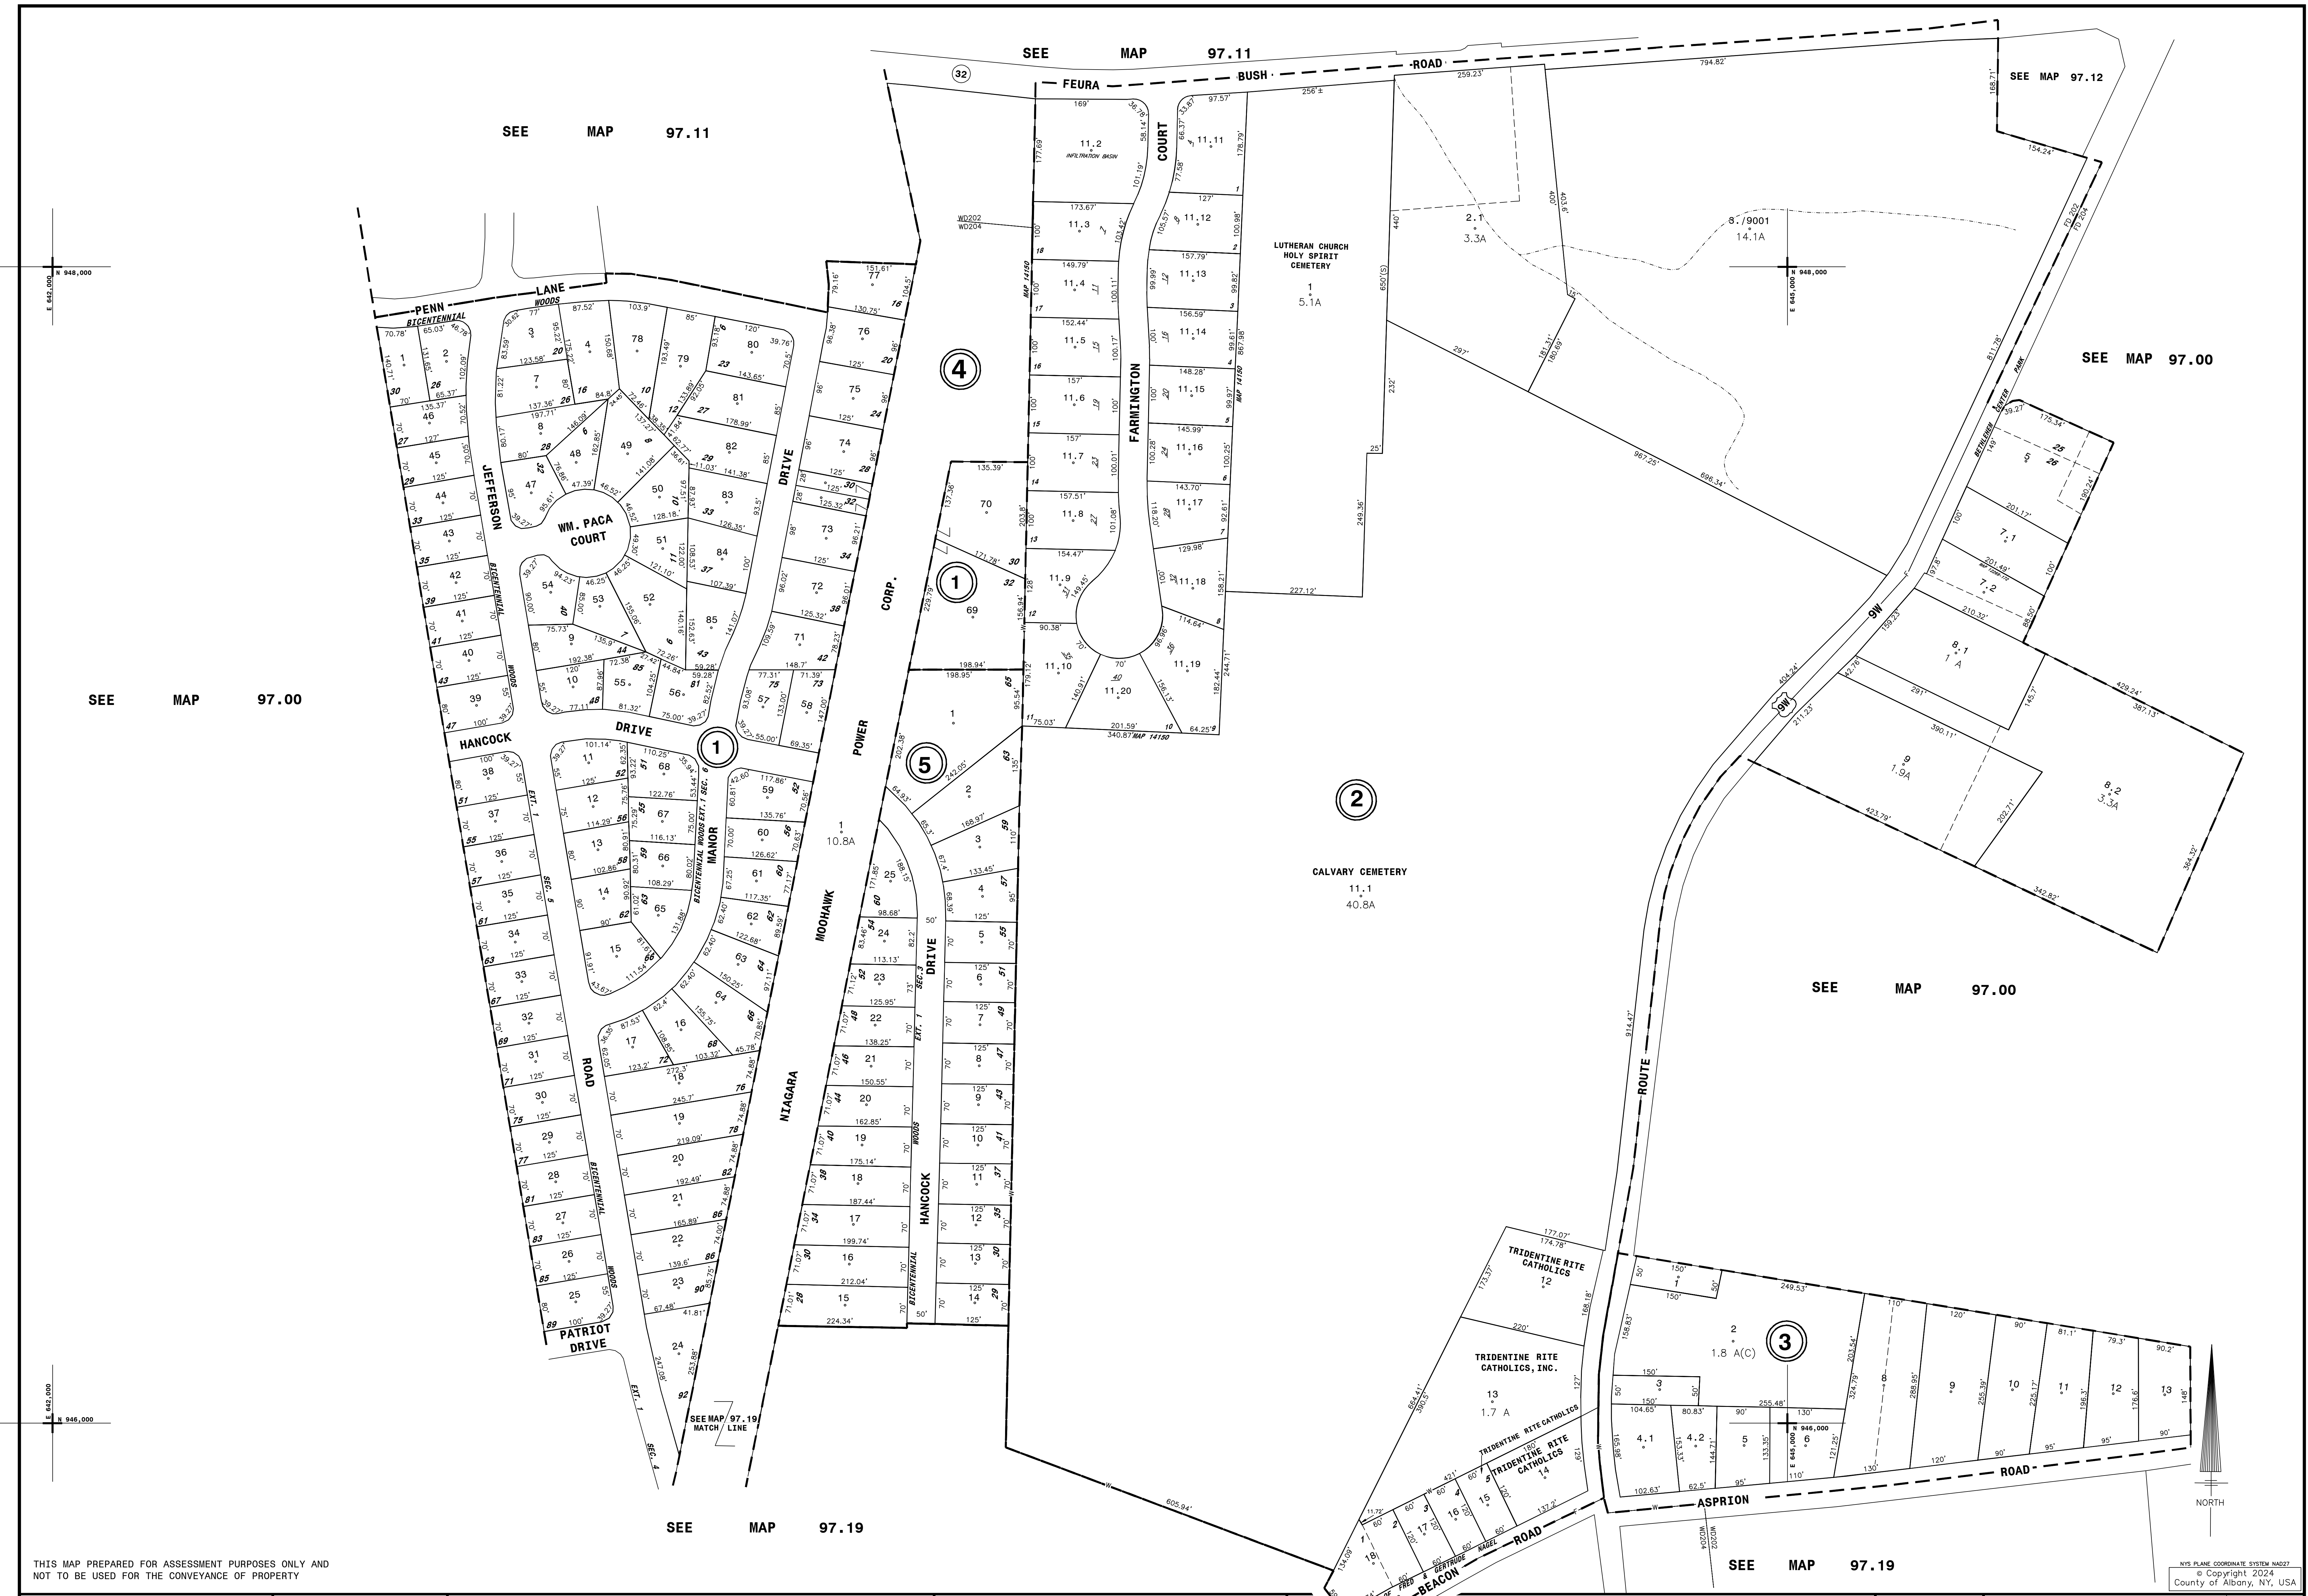

NYS IMAGERY 6/28/13/2, 6/8/13/2

THIS MAP PREPARED FOR ASSESSMENT PURPOSES ONLY AND NOT TO BE USED FOR THE CONVEYANCE OF PROPERTY

PREPARED BY SMITH & MAHONEY, ENGINEERS & SURVEYORS ALBANY, NEW YORK REAL PROPERTY TAX SERVICE AGENCY ALBANY COUNTY, NEW YORK

DIGITAL CONVERSION BY: THE SANBORN MAP COMPANY INC. PELHAM, NEW YORK

REVISION TABLE with columns: DATE, BY, CHANGES OR ADDITIONS, DATE, BY, CHANGES OR ADDITIONS

SPECIAL DISTRICTS table with columns: TYPE, SYMBOL, DISTRICT NAME, TYPE, SYMBOL, DISTRICT NAME

LEGEND table with columns: CITY, VILLAGE, TOWN, BLOCK, GREAT LOT, EASEMENT, WATER, DISTRICT LINE

TAX MAP INDEX table with columns: 97.10, 97.11, 97.12, 97.14, 97.00, 97.18, 97.19, 97.00

TAX MAP TOWN OF BETHLEHEM ALBANY COUNTY, NEW YORK 97.15. Includes scale bar and title.