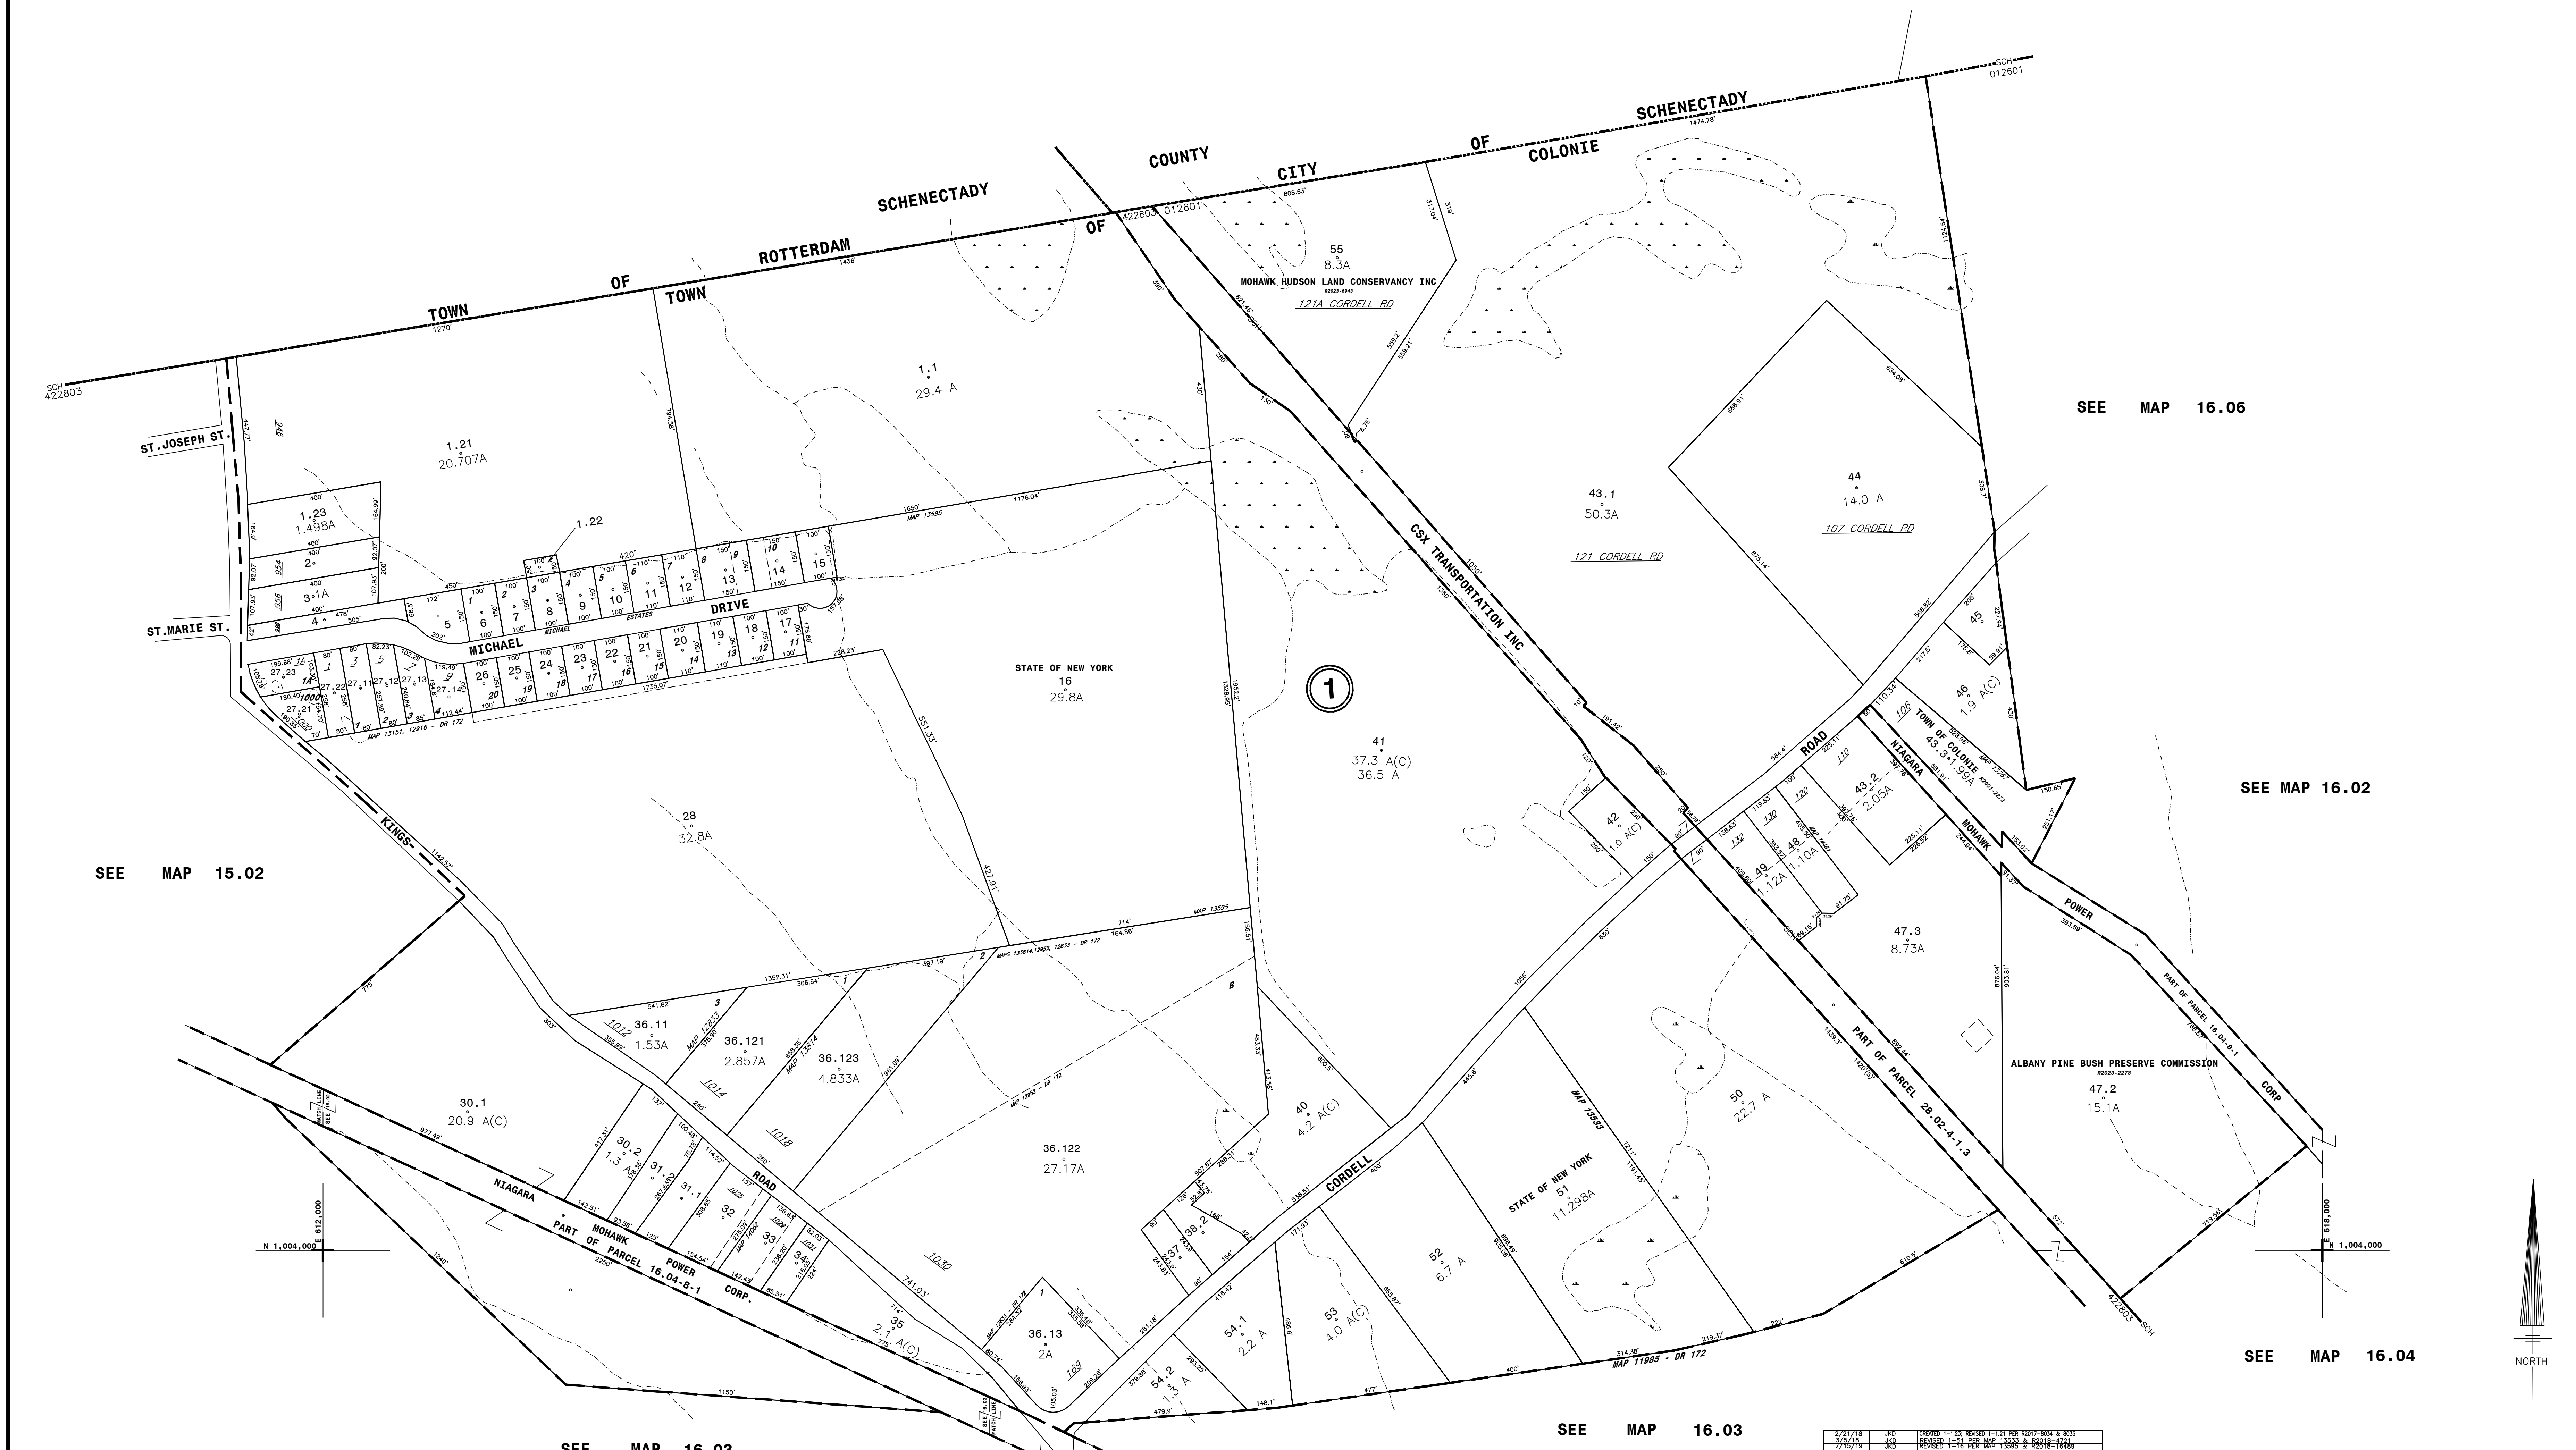

NYS IMAGERY 6511420, 1430

SEE MAP 15.02

SEE MAP 16.06

SEE MAP 16.02

SEE MAP 16.04

SEE MAP 16.03

SEE MAP 16.03

THIS MAP PREPARED FOR THE ASSESSMENT PURPOSES ONLY AND NOT TO BE USED FOR THE CONVEYANCE OF PROPERTY

PREPARED BY SMITH & MAHONEY, ENGINEERS & SURVEYORS ALBANY, NEW YORK REAL PROPERTY TAX SERVICE AGENCY ALBANY COUNTY, NEW YORK

DIGITAL CONVERSION BY: THE SANBORN MAP COMPANY INC. PELHAM, NEW YORK

REVISION TABLE with columns for DATE, BY, CHANGES OR ADDITIONS, and REVISIONS.

SPECIAL DISTRICTS table listing DISTRICT NAME, TYPE, and SYMBOL.

LEGEND table listing various lines and symbols used on the map.

TAX MAP BLOCK NO. 74.12-1-10 with various technical details and a grid.

SHEET INDEX table with a grid showing the current sheet's position.

TAX MAP TOWN OF COLONIE ALBANY COUNTY, NEW YORK 16.01