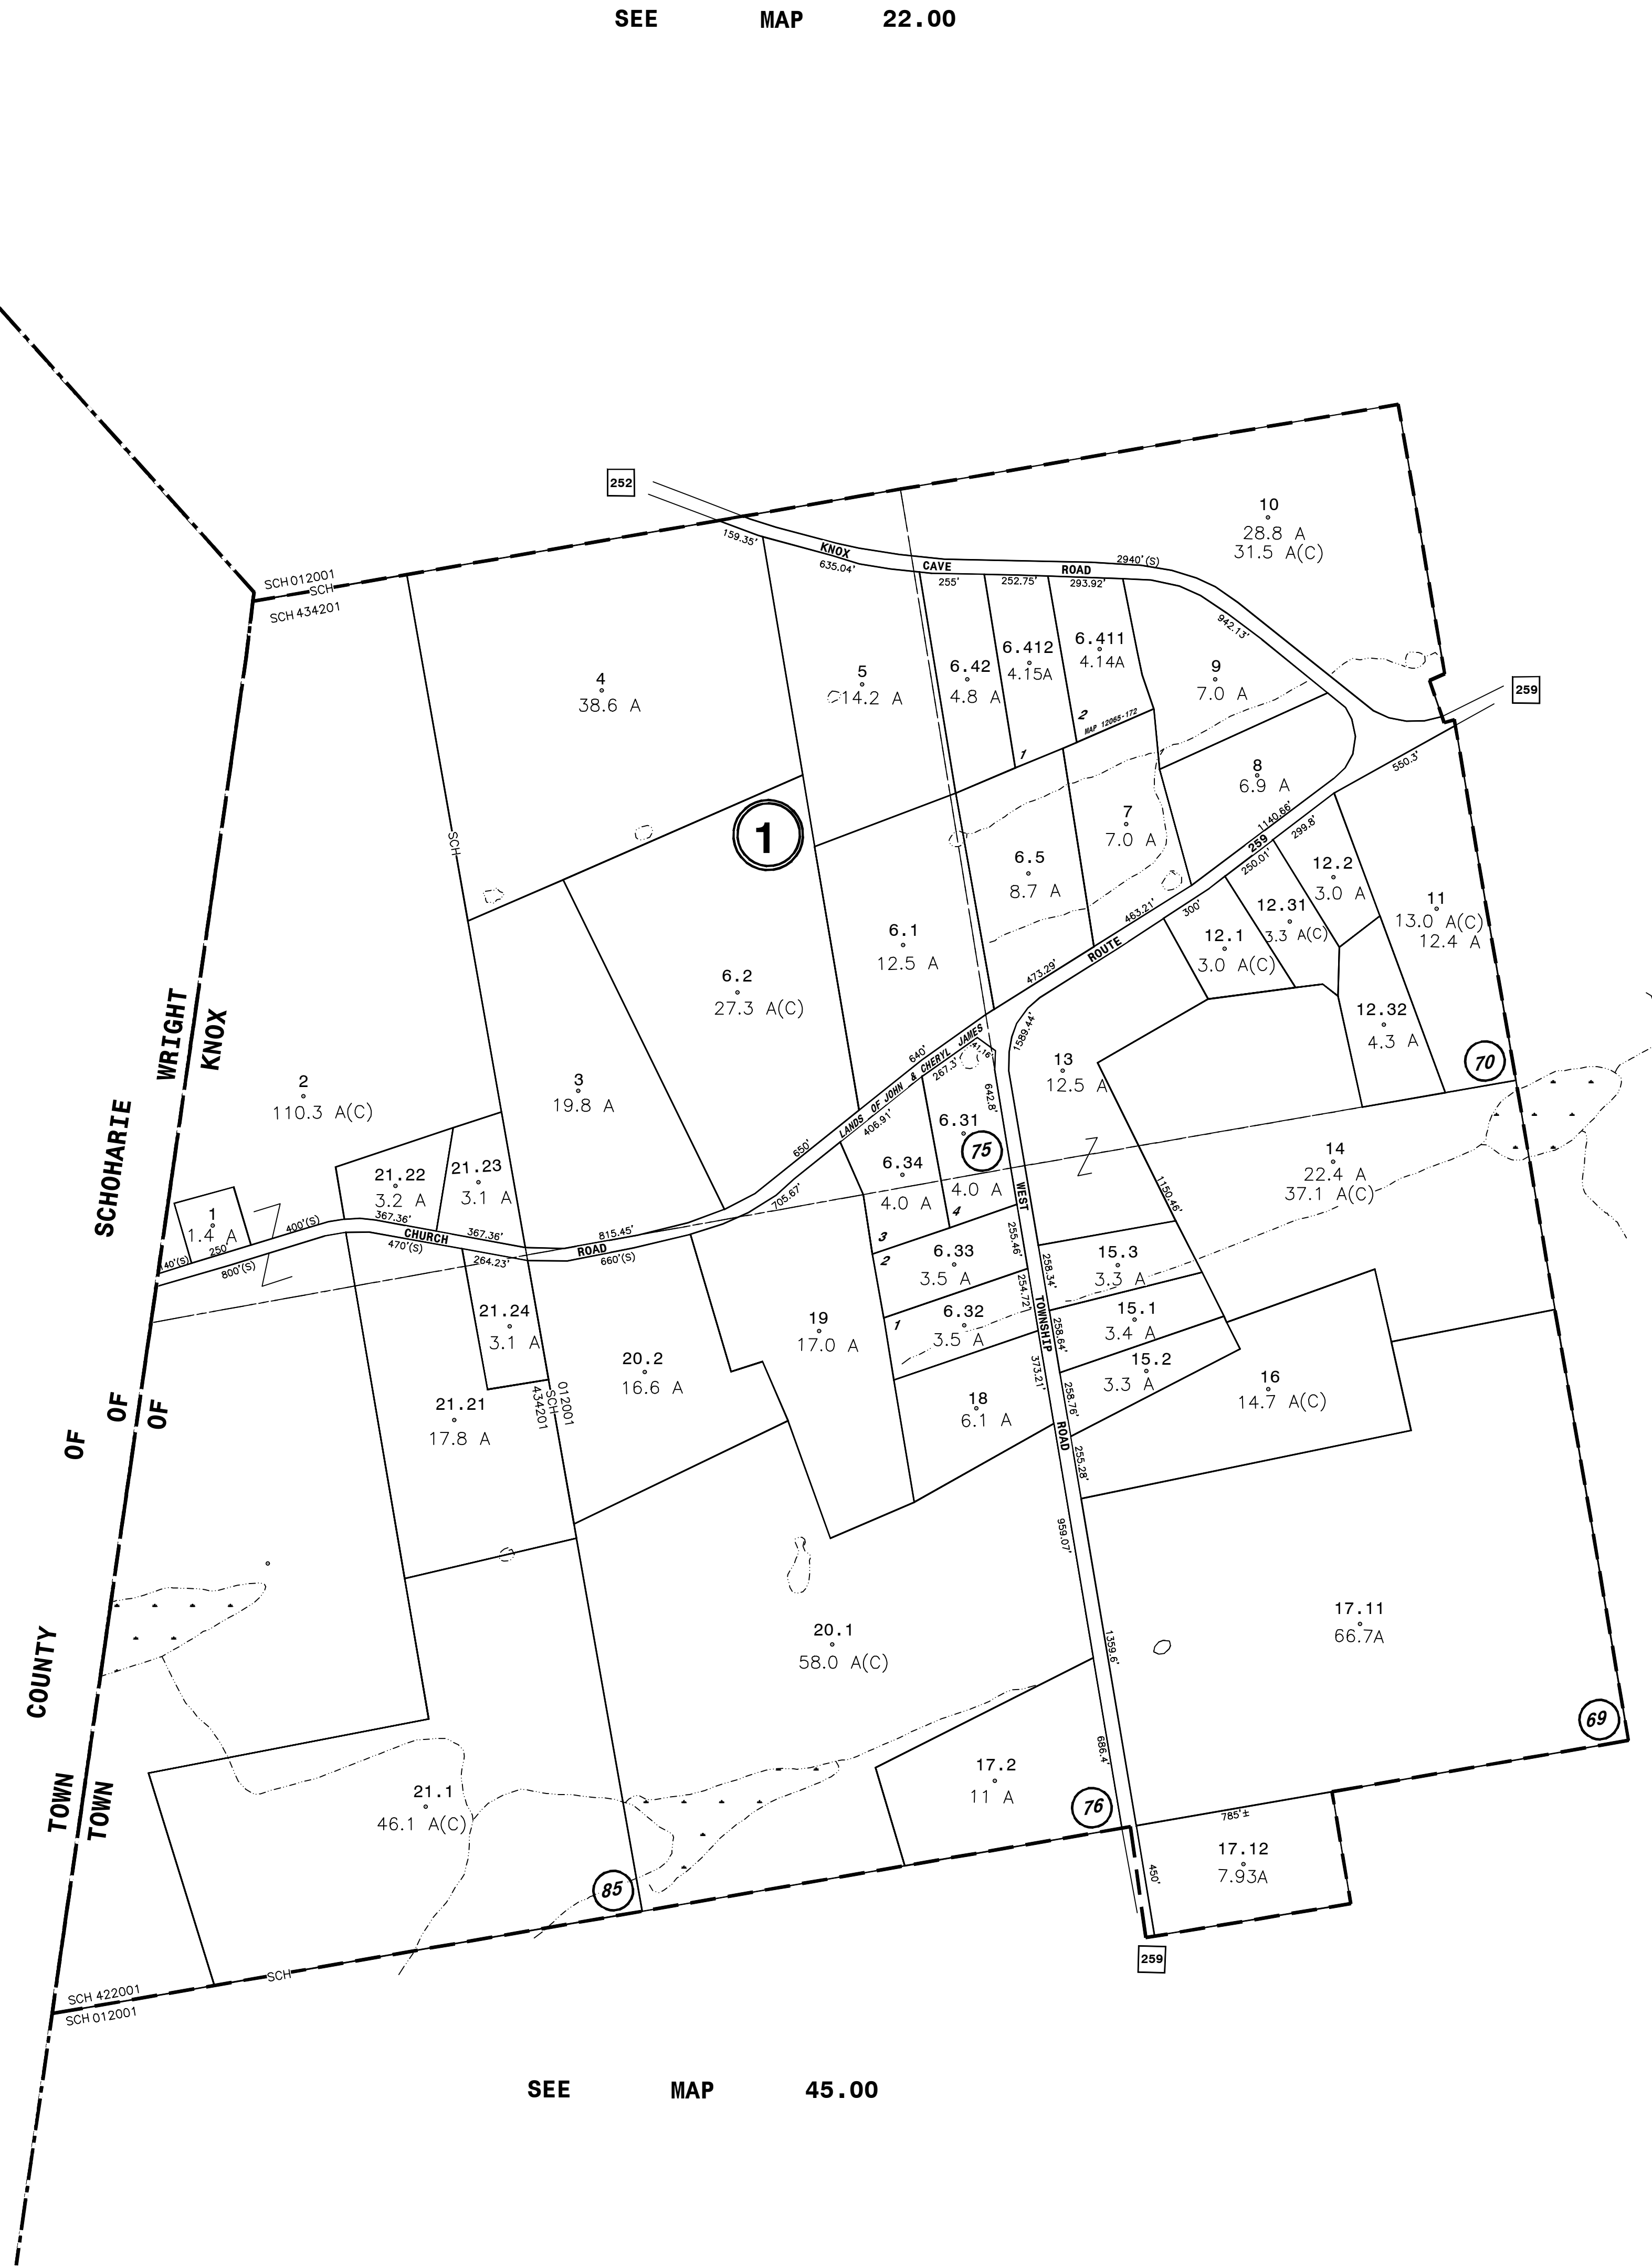

SEE MAP 22.00

SEE MAP 35.00

SEE MAP 45.00

THIS MAP PREPARED FOR ASSESSMENT PURPOSES ONLY AND NOT TO BE USED FOR THE CONVEYANCE OF PROPERTY

PREPARED BY
SMITH & MAHONEY, ENGINEERS & SURVEYORS
ALBANY, NEW YORK
PREPARED FOR
REAL PROPERTY TAX SERVICE AGENCY
ALBANY COUNTY, NEW YORK

DIGITAL CONVERSION BY:
THE SANBORN MAP COMPANY INC.
PELHAM, NEW YORK

SPECIAL DISTRICTS		SPECIAL DISTRICTS	
TYPE	SYMBOL	DISTRICT NAME	DISTRICT NAME
Fire	FD 002	Knox Fire	
School	SCH 012001	Berne-Knox-Westerlo	
School	SCH 434201	Schoharie Central	
School	SCH 422001	Duaneberg Central	

LEGEND		LEGEND	
PROPERTY LINE	SYMBOL	CITY LINE	SYMBOL
ORIGINAL LOT LINE	---	VILLAGE LINE	---
RAIL ROAD	---	TOWN LINE	---
STREAM OR DITCH	---	BLOCK LIMIT	---
ROAD OR RAIL ROAD BNDY.	---	GREAT LOT LINE	---
STREET CENTERLINE	---	EASEMENT LINE	---
COUNTY LINE	---	WATER DISTRICT LINE	---

LEGEND		LEGEND	
TAX DISTRICT LINE	SYMBOL	GREAT LOT NO.	SYMBOL
TAX DISTRICT LINE	---	5	---
DENOTES COMMON OWNER	---	CALCULATED ACRES	7.1 A (C)
TAX MAP BLOCK NO.	---	DEED ACRES	11.2 A
TAX MAP PARCEL NO.	74.12-1-10	SCALED DIMENSION	725'(S)
STREET NUMBER	---	DEED DIMENSION	53.67'
FILED PLAN LOT NO.	---	VISUAL CENTER OF PARCEL	---

22.00	23.00
45.00	46.00

TAX MAP
TOWN OF KNOX
ALBANY COUNTY, NEW YORK
SCALE 1"=400'
SHEET INDEX

34.00
TAXMAP STATUS DATE: 3/1/24
TAX MAP UPDATED THROUGH MARCH 1, 2024