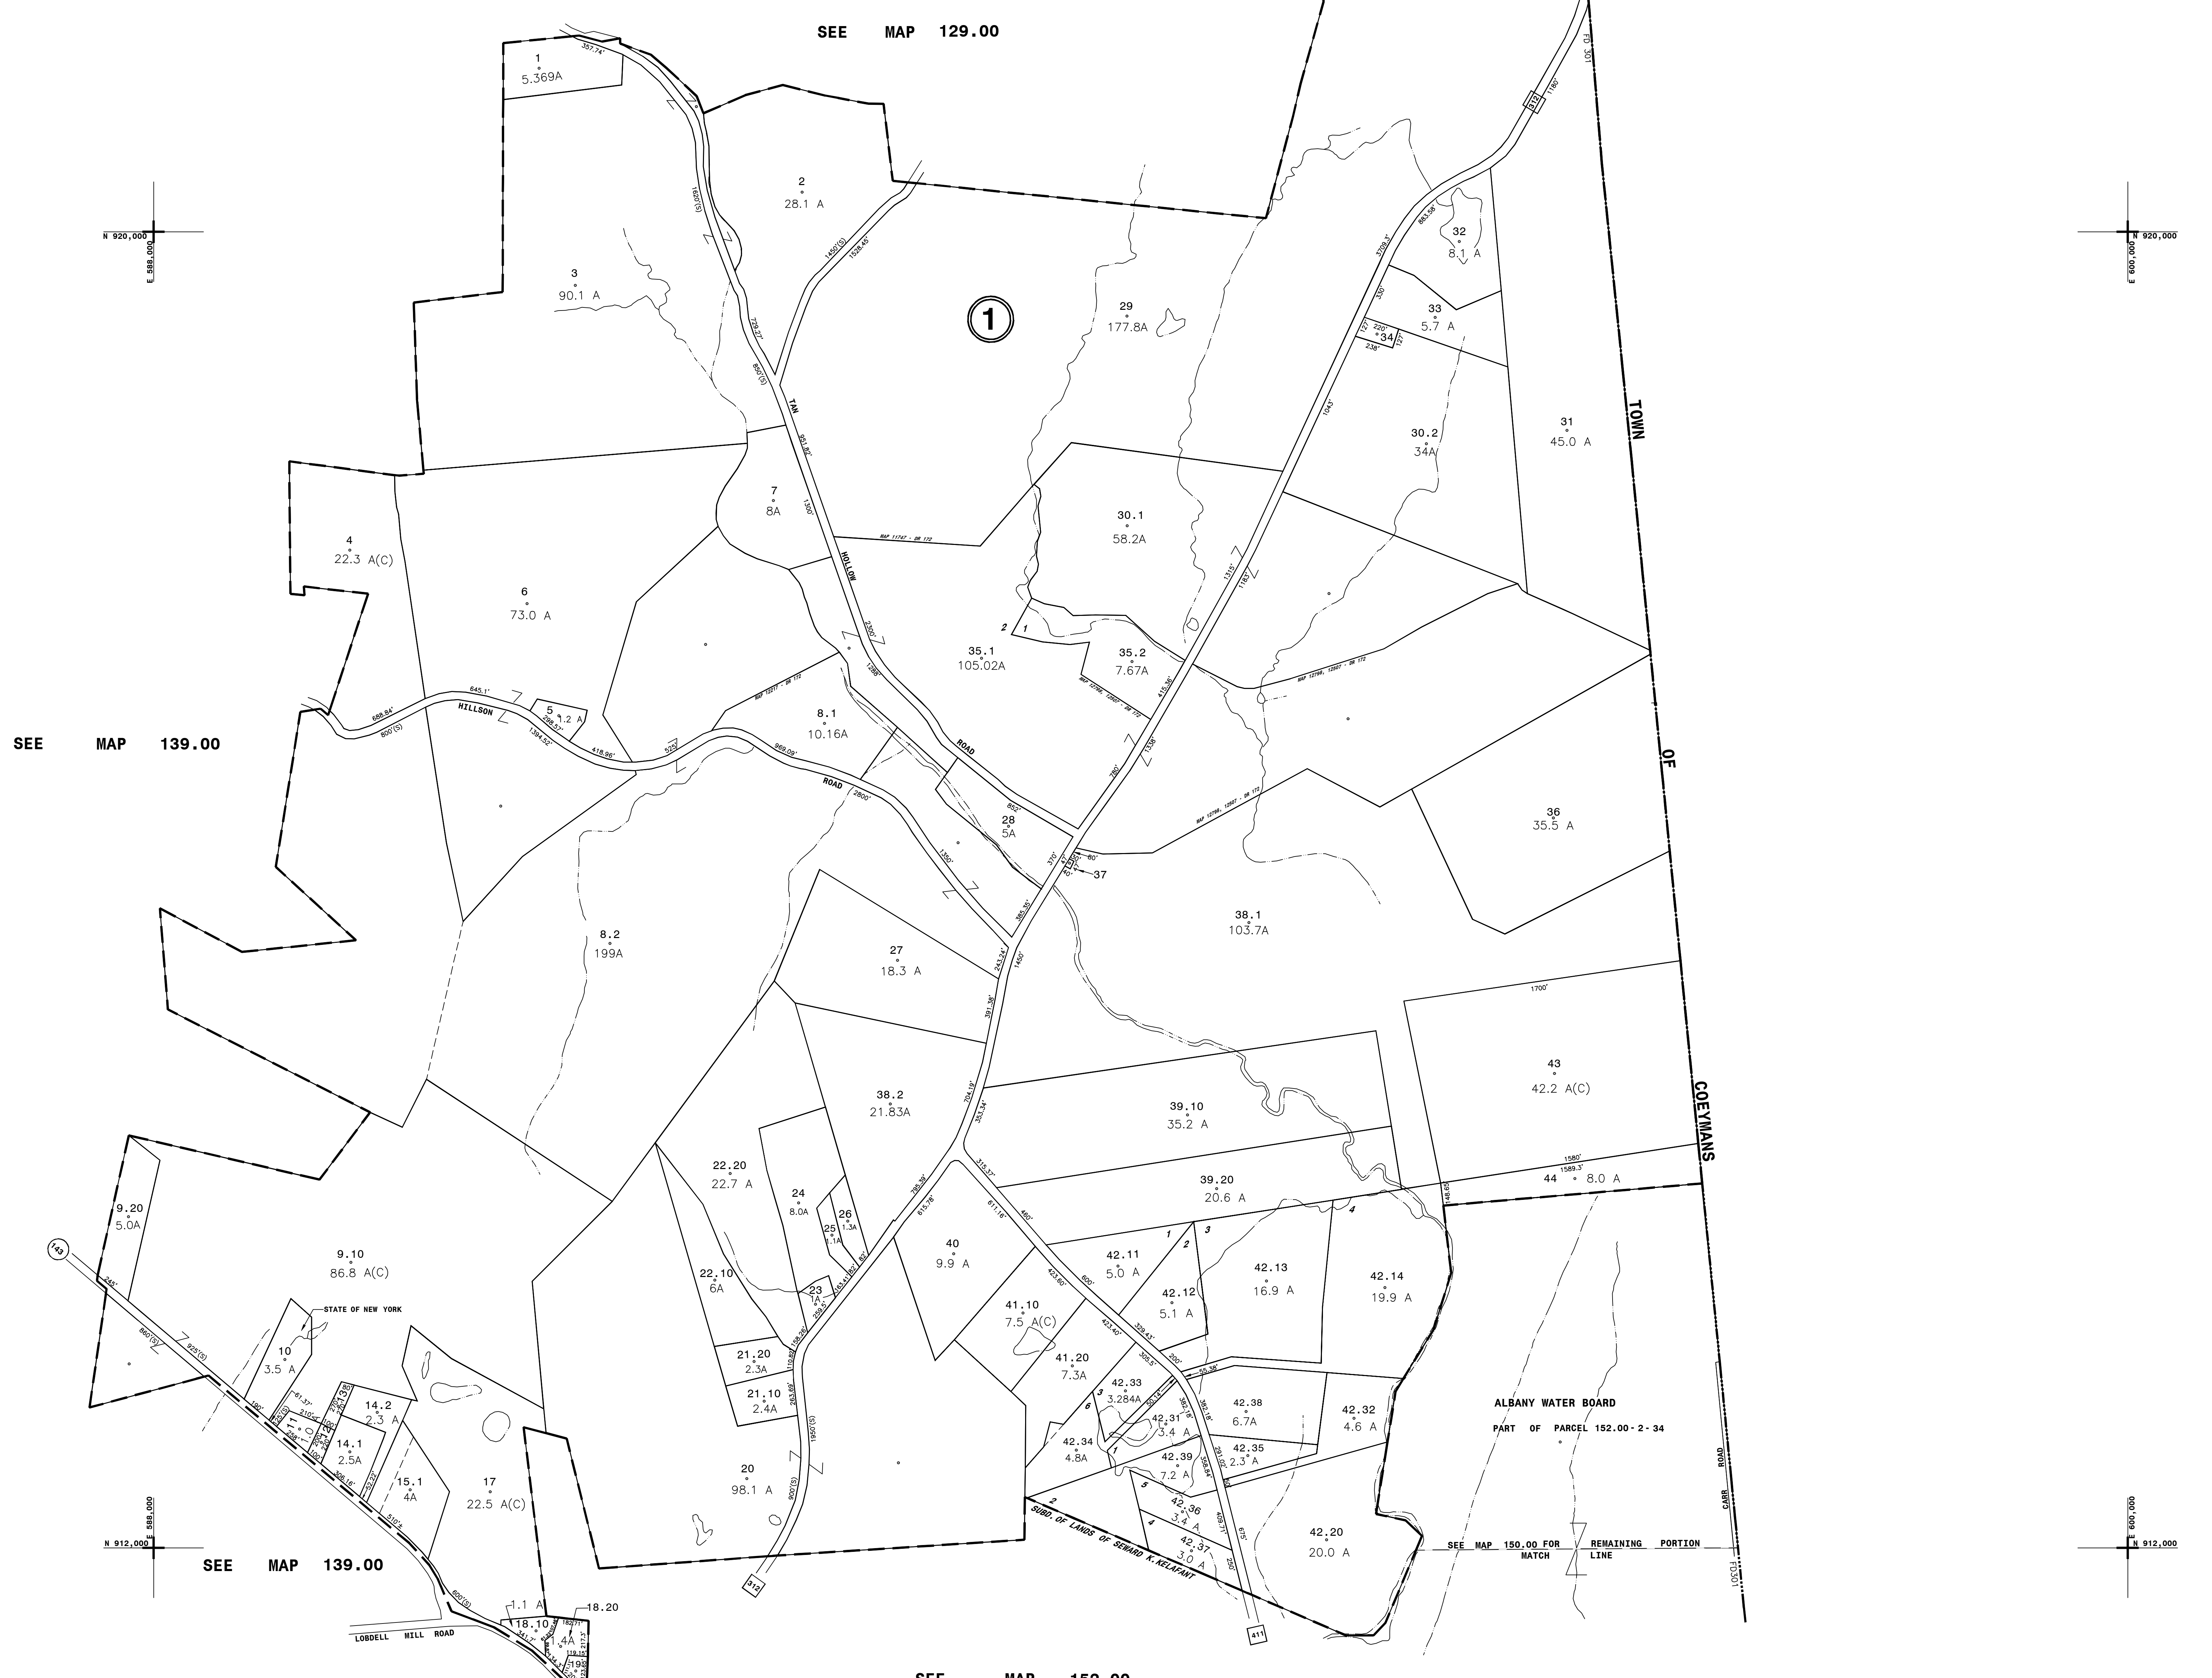

NYS TAXMAPS 6/24/15/20

THIS MAP PREPARED FOR ASSESSMENT PURPOSES ONLY AND NOT TO BE USED FOR THE CONVEYANCE OF PROPERTY

PREPARED BY SMITH & MAHONEY, ENGINEERS & SURVEYORS ALBANY, NEW YORK REAL PROPERTY TAX SERVICE AGENCY ALBANY COUNTY, NEW YORK

DIGITAL CONVERSION BY: THE SANBORN MAP COMPANY INC. PELHAM, NEW YORK

REVISION TABLE with columns for DATE, BY, CHANGES OR ADDITIONS, and a detailed log of map updates.

SPECIAL DISTRICTS table listing various districts like Fire District, School, and Water with their respective symbols.

LEGEND table defining symbols for property lines, roads, streams, and other map features.

TAX MAP BLOCK NO. 74.12-1-10 table listing street numbers and parcel information.

INDEX table showing a grid of map sheets and their corresponding coordinates.

TAX MAP TOWN OF WESTERLO ALBANY COUNTY, NEW YORK 140.00. Includes title, scale, and date information.